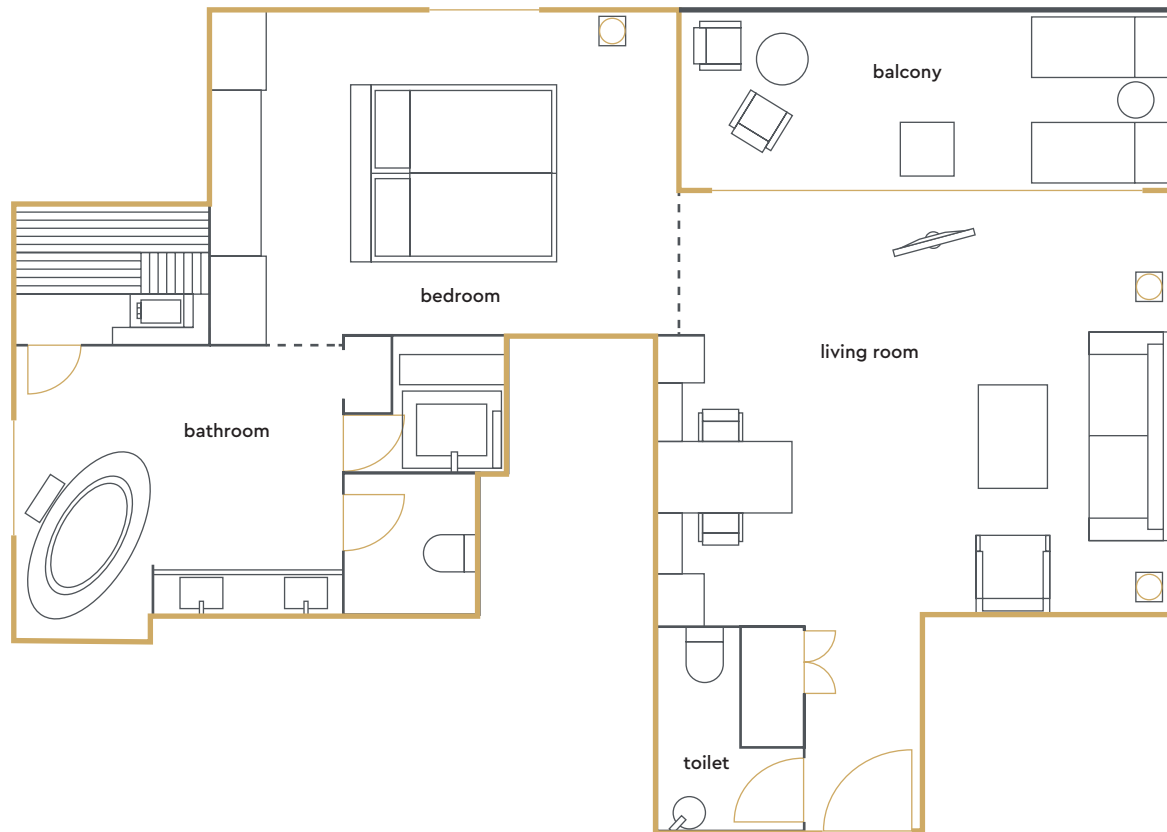

# Spa Suite – Spa Suites

MAX. 2 ADULTS | 88 M<sup>2</sup>

7<sup>TH</sup> AND 8<sup>TH</sup> FLOOR

## AMENITIES

king bed

balcony

whirlpool bath

separate steam shower

thermal water from the tap

sauna

optional connecting door

Nespresso machine & tea maker

free wifi

non smoking room

This room is a sample room. The size and features remain the same within the room category. However, the furniture and its placement may vary slightly depending on the room.