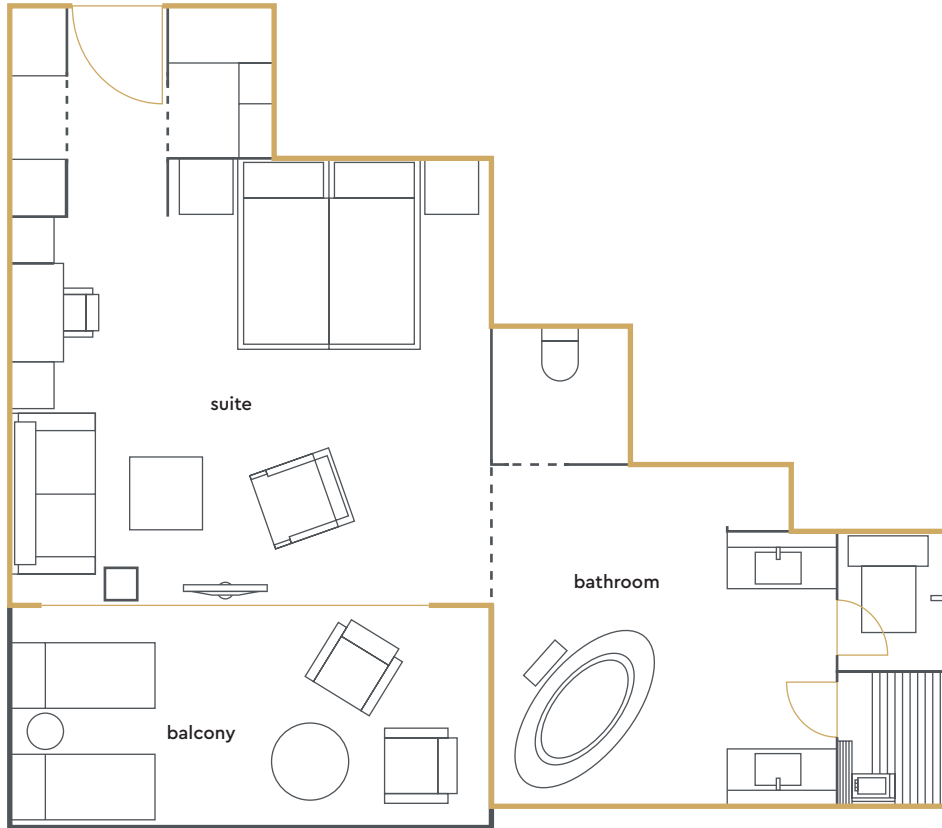

# Spa Loft Superior – Spa Suites

MAX. 2 ADULTS | 60 M<sup>2</sup>

6<sup>TH</sup> FLOOR

## AMENITIES

king bed

balcony

whirlpool bath

separate steam shower

thermal water from the tap

optional sauna

optional connecting door

Nespresso machine & tea maker

free wifi

non smoking room

This room is a sample room. The size and features remain the same within the room category. However, the furniture and its placement may vary slightly depending on the room.