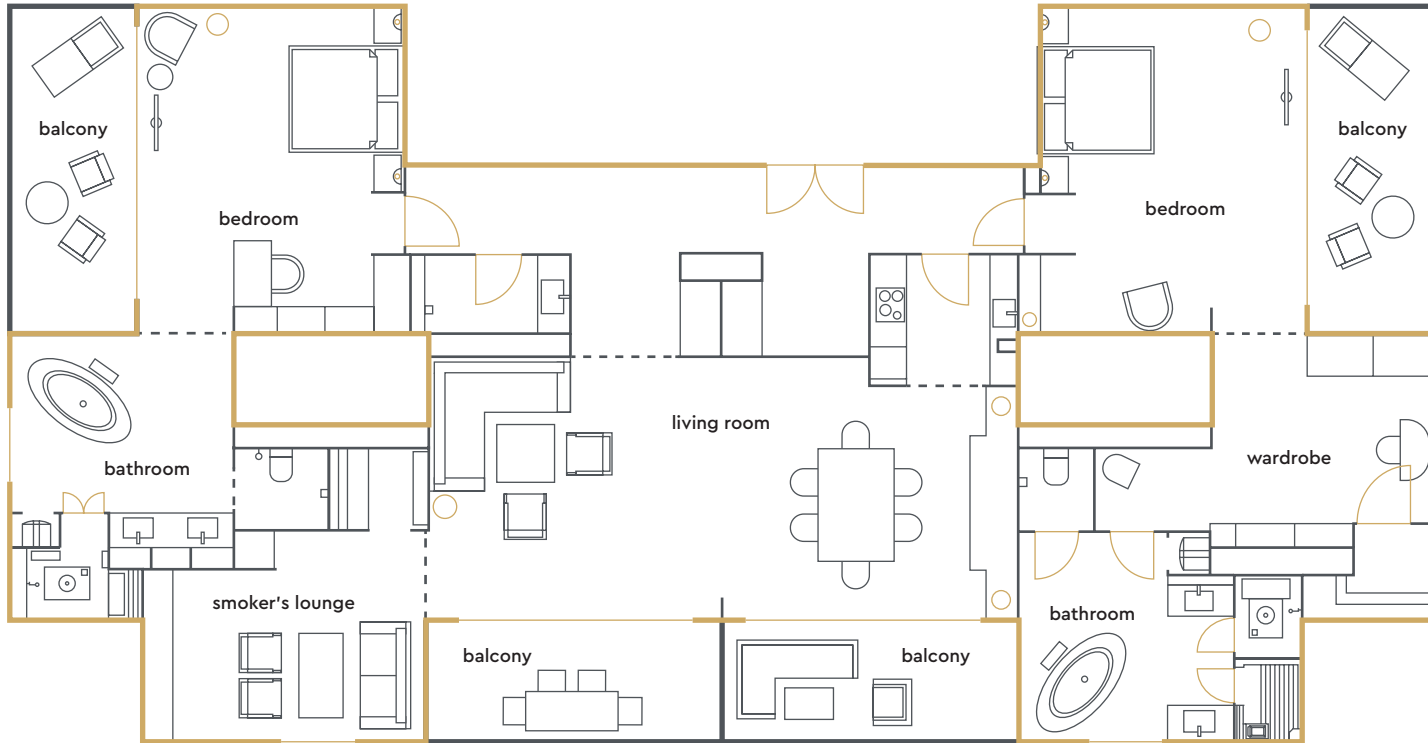

Presidential Suite – Spa Suites

MAX. 4 ADULTS | 300 M²

5TH FLOOR

AMENITIES

- 
 2 king beds,
extra bed
possible on
request
- 
 4 balconies
- 
 separate
living room
- 
 whirlpool
bath
- 
 separate
steam shower
- 
 thermal
water from
the tap
- 
 sauna
- 
 optional
connecting
door
- 
 kitchen
- 
 Nespresso
machine & tea
maker
- 
 butler service

- 
 free wifi
- 
 smoker's lounge

This room is a sample room. The size and features remain the same within the room category. However, the furniture and its placement may vary slightly depending on the room.